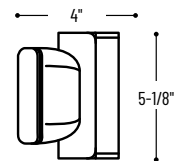

PRODUCT IMAGES AND DIMENSIONS

NE-700LEDRC

NEG-50

Dual Head LED Emergency Light with Remote Control Capability

Catalog No. _____

NE-700LEDRCB = 2W / 200lm Dual Head LED Emergency Light with Remote Capability, Black