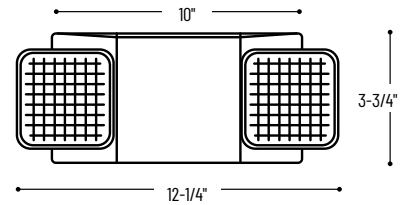

MOUNTING

Plastic enclosure includes a top and side knockout for conduit applications. Suitable for wall mount or ceiling mount.

LABELS AND LISTINGS

- 3 year hour limited warranty
- cULus Listed for damp locations
- cULus Listed and meets or exceeds all requirements in NFPA 70, NFPA 101 life safety code

PRODUCT IMAGES AND DIMENSIONS

NE-700LEDRC

NEG-50

Dual Head LED Emergency Light with Remote Control Capability

Catalog No. _____

NE-700LEDRCB = 2W / 200lm Dual Head LED Emergency Light with Remote Capability, Black